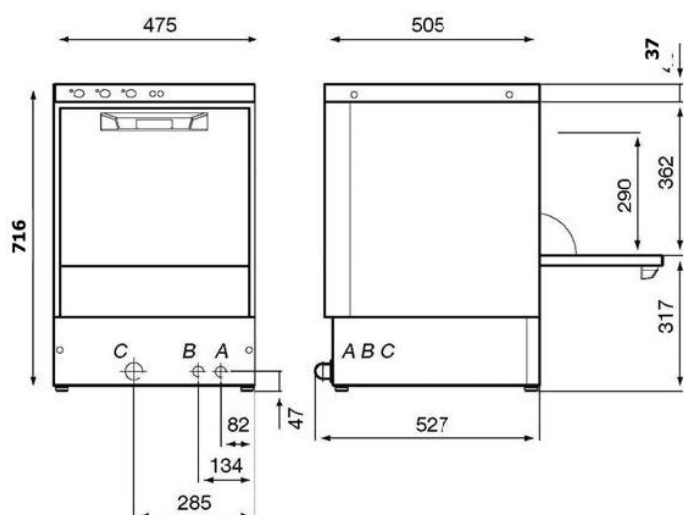

4000ST Glasswasher

Dimensions	W475 x D505 x H716
Basket Size	400 x 400mm
Cycle Time	2 minutes
Inside Load Height	290mm
Wash Pump Power	0.3Kw
Boiler Element	2700 Watts
Wash Tank Element	1800 Watts
Wash Tank Capacity	14Lt
Total Power	3Kw
Connection	Plug-in
Net Weight	31Kg
Shipping Weight	35Kg
Packing Dimensions	W540 x D630 x H830