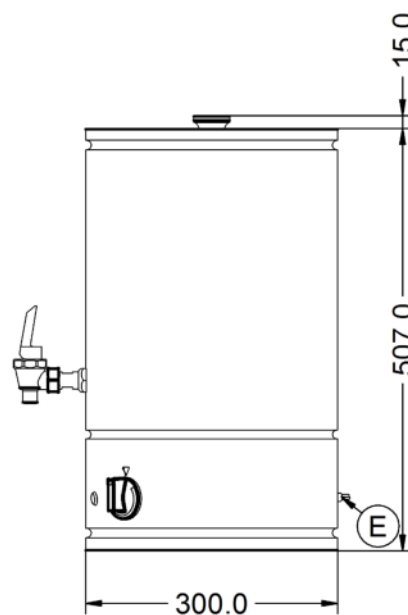

Power and Performance

Total Power kW	3.0
Temperature Range °C	Up to 100
IP Rating	IP23
Hourly Output Litres	31
Hourly Output Cups	155
Temperature Control	Mechanical

Key Specifications

Outlet	Single Tap
Dispense Lock	No

Capacity

Hot and Cold Water Output	No
Rapid Draw Off Litres	18.0
Rapid Draw Off Cups	90
Capacity Litres	18.0

Weights and Dimensions

Unit Height (External) mm	522
Unit Width (External) mm	300
Unit Depth (External) mm	300
Net Weight Kg	6.3

Packed Weight Kg	6.93
Packed Height cm	49.5
Packed Width cm	70
Packed Depth cm	40

Technical Picture

Lincat Limited

Whisby Road,
Lincoln, LN6 3QZ,
United Kingdom

Company No: 2175448

A member company of

Customer Care